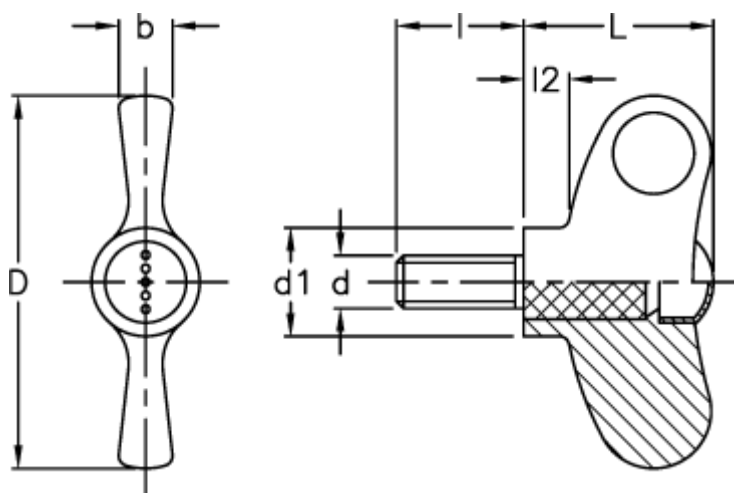

Article number: 23052236665

Description: E+G Wing screw
EWN.55 p-M10x20-C5, light-blue cap

Measures

b	= 8
D	= 55
d1	= 16.0
d 6g	= M10
l	= 20
L	= 28
l2	= 6.5